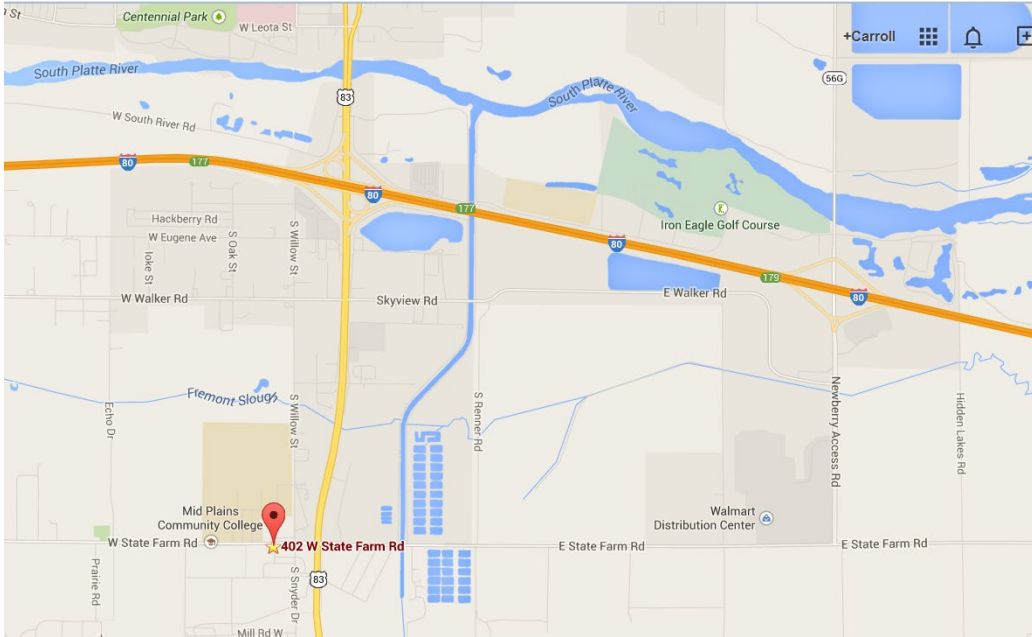

2019 NACO Institute of Excellence Meeting Locations

North Platte

When: 1st Thursday in March, May, July, September and November

Where: West Central Research & Extension Center, 402 W. State Farm Road (Tentative)

Source: Google Maps 12/5/2014

<https://www.google.com/maps/place/402+W+State+Farm+Rd,+North+Platte,+NE+69101/@41.0900432,-100.7696717,17z/data=!3m1!4m2!3m1!1s0x87761873e45136ff:0xede604b5cbb3e680>

Lincoln

When: 2nd Thursday in March, May, July, September and November

Where: UNL Extension Office Lancaster County, 444 Cherrycreek Road, Suite A

Source: Google Maps 12/5/2014

<https://www.google.com/maps/place/444+Cherrycreek+Rd,+Lincoln,+NE+68528/@40.8207971,-96.726002,14z/data=!4m2!3m1!1s0x8796bf14dd0af197:0xcec162717f6d7ab6>