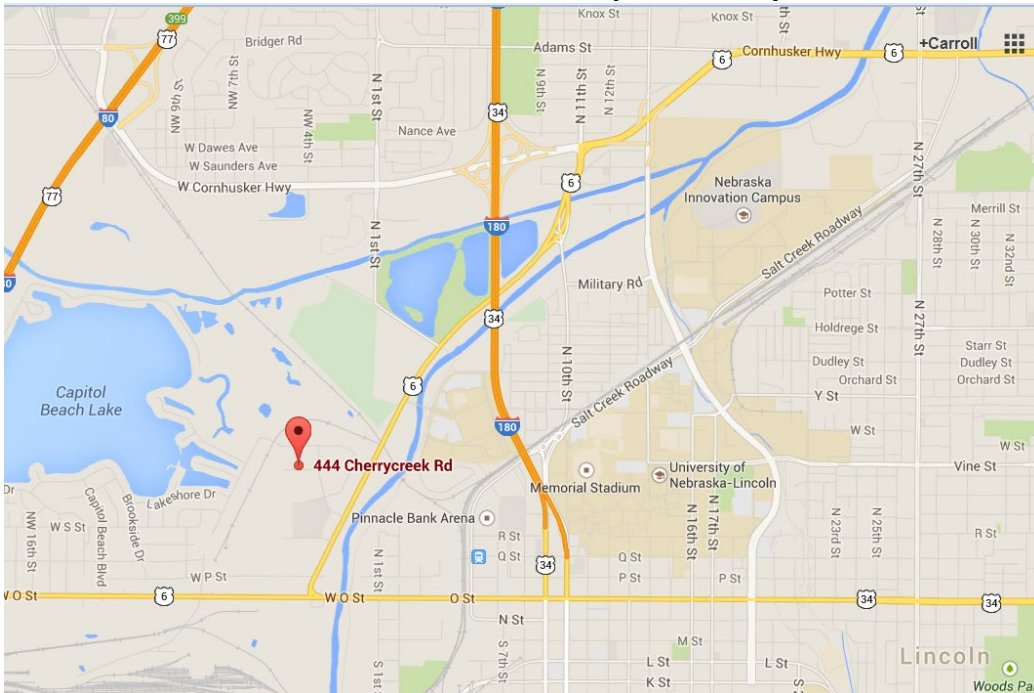

2019 NACO Institute of Excellence Meeting Locations

North Platte

When: 1st Thursday in March, May, July, September and November

Where: West Central Research & Extension Center, 402 W. State Farm Road (Tentative)

Source: Google Maps 12/5/2014

<https://www.google.com/maps/place/402+W+State+Farm+Rd,+North+Platte,+NE+69101/@41.0900432,-100.7696717,17z/data=!3m1!4m2!3m1!1s0x87761873e45136ff:0xede604b5cbb3e680>

Lincoln

When: 2nd Thursday in March, May, July, September and November

Where: UNL Extension Office Lancaster County, 444 Cherrycreek Road, Suite A

Source: Google Maps 12/5/2014

<https://www.google.com/maps/place/444+Cherrycreek+Rd,+Lincoln,+NE+68528/@40.8207971,-96.726002,14z/data=!4m2!3m1!1s0x8796bf14dd0af197:0xcec162717f6d7ab6>