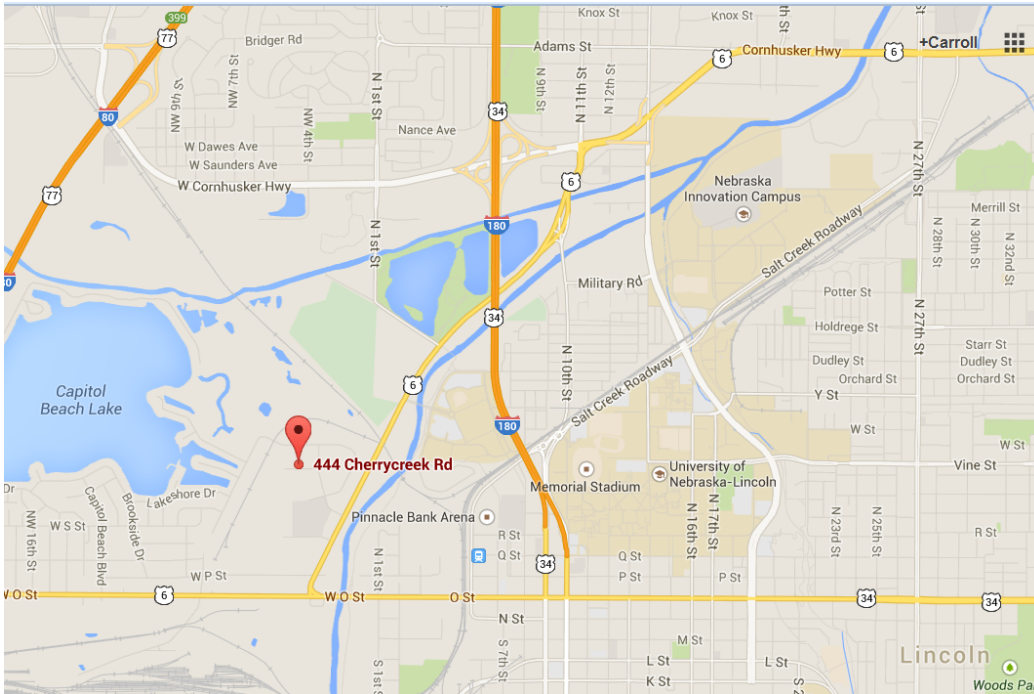

2018 NACO Institute of Excellence Meeting Locations

Lincoln

When: 1st Thursday in March, May, July and September and ALL Saturday Institute of Excellence Sessions

Where: Nebraska Extension in Lancaster County, 444 Cherrycreek Road, Suite A

Source: Google Maps 12/5/2014 <https://www.google.com/maps/place/444+Cherrycreek+Rd,+Lincoln,+NE+68528/@40.8207971,-96.726002,14z/data=!4m2!3m1!1s0x8796bf14dd0af197:0xcec162717f6d7ab6>

North Platte

When: 2nd Thursday in March, May, July and September

Where: University of Nebraska West Central Research & Extension Center, 402 W. State Farm Road

Source: Google Maps 12/5/2014 <https://www.google.com/maps/place/402+W+State+Farm+Rd,+North+Platte,+NE+69101/@41.0900432,-100.7696717,17z/data=!3m1!4m2!3m1!1s0x87761873e45136ff:0xede604b5cbb3e680>