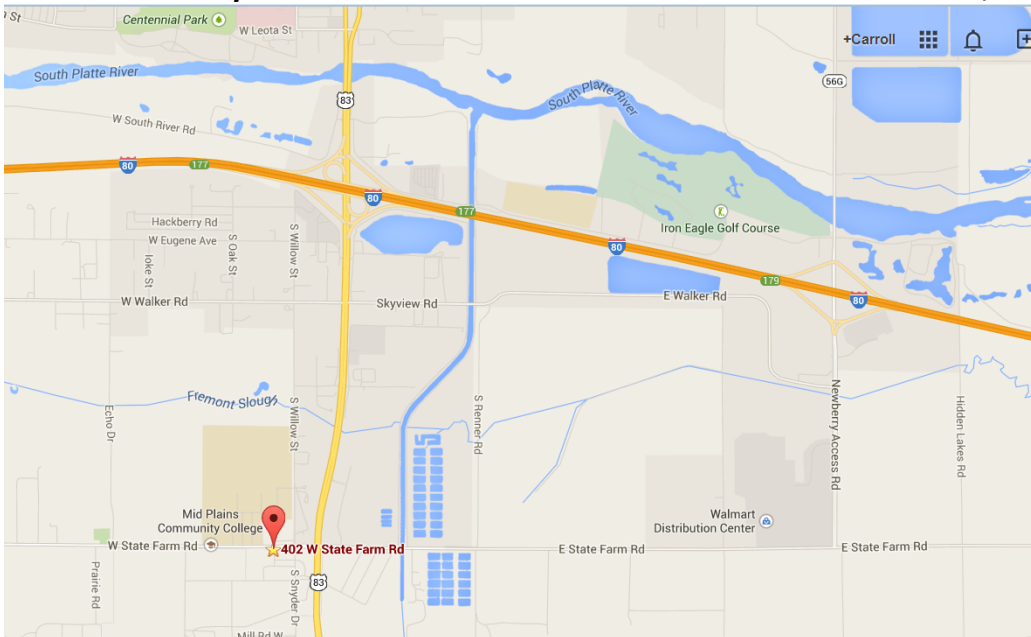

2018 NACO Institute of Excellence Meeting Locations

Lincoln

When: 1st Thursday in March, May, July and September and ALL Saturday Institute of Excellence Sessions

Where: Nebraska Extension in Lancaster County, 444 Cherrycreek Road, Suite A

Source: Google Maps 12/5/2014 <https://www.google.com/maps/place/444+Cherrycreek+Rd,+Lincoln,+NE+68528/@40.8207971,-96.726002,14z/data=!4m2!3m1!1s0x8796bf14dd0af197:0xcec162717f6d7ab6>

North Platte

When: 2nd Thursday in March, May, July and September

Where: University of Nebraska West Central Research & Extension Center, 402 W. State Farm Road

Source: Google Maps 12/5/2014 <https://www.google.com/maps/place/402+W+State+Farm+Rd,+North+Platte,+NE+69101/@41.0900432,-100.7696717,17z/data=!3m1!4m2!3m1!1s0x87761873e45136ff:0xede604b5cbb3e680>