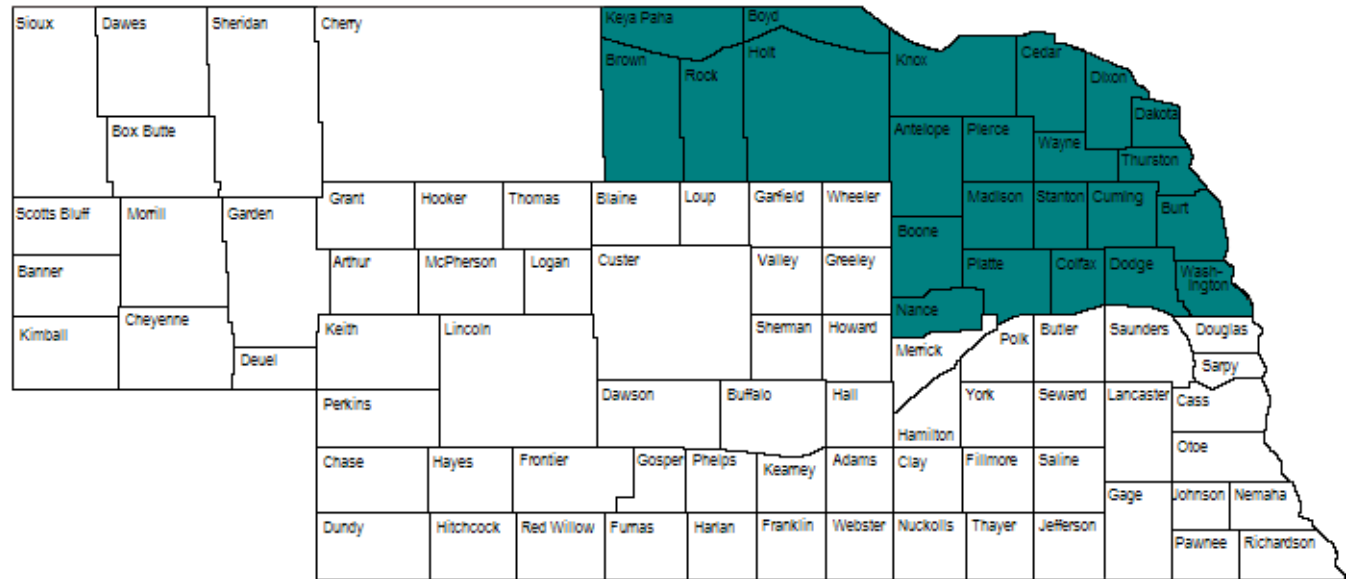

Northeast District

[Bylaws](#)

President:

Christian Ohl, Madison County Commissioner

Vice President:

Matt Connealy, Burt County Supervisor

Secretary:

Junior Young, Holt County Clerk of District Court

Treasurer:

Karen S. Grass, Burt County Treasurer

NACO Board Representative:

Christian Ohl, Madison County Commissioner

Counties and County Seats

Antelope County (Neligh)

Boone County (Albion)

Boyd County (Butte)

Brown County (Ainsworth)

Burt County (Tekamah)

Cedar County (Hartington)

Colfax County (Schuyler)

Cuming County (West Point)

Dakota County (Dakota City)

Dixon County (Ponca)

Dodge County (Fremont)

Holt County (O'Neill)

Keya Paha County (Springview)

Knox County (Center)

Madison County (Madison)

Nance County (Fullerton)

Pierce County (Pierce)

Platte County (Columbus)

Rock County (Bassett)

Stanton County (Stanton)

Thurston County (Pender)

Washington County (Blair)

Wayne County (Wayne)